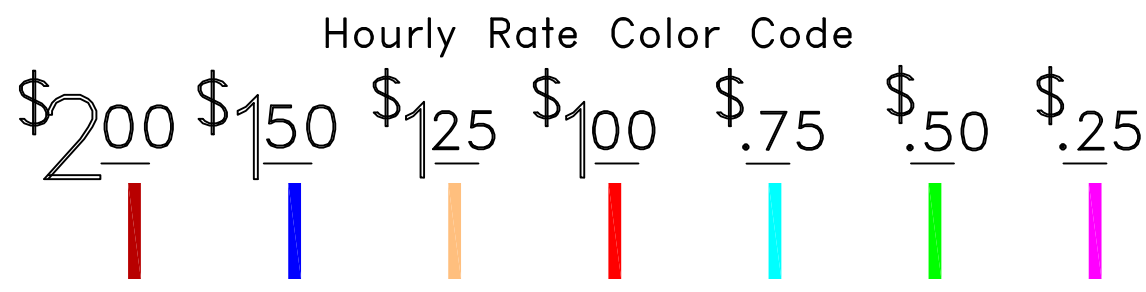

PARKING METERS

2012 MAY

CITY OF MPLS
PUBLIC WORKS
TRAFFIC & PARKING
DIVISION