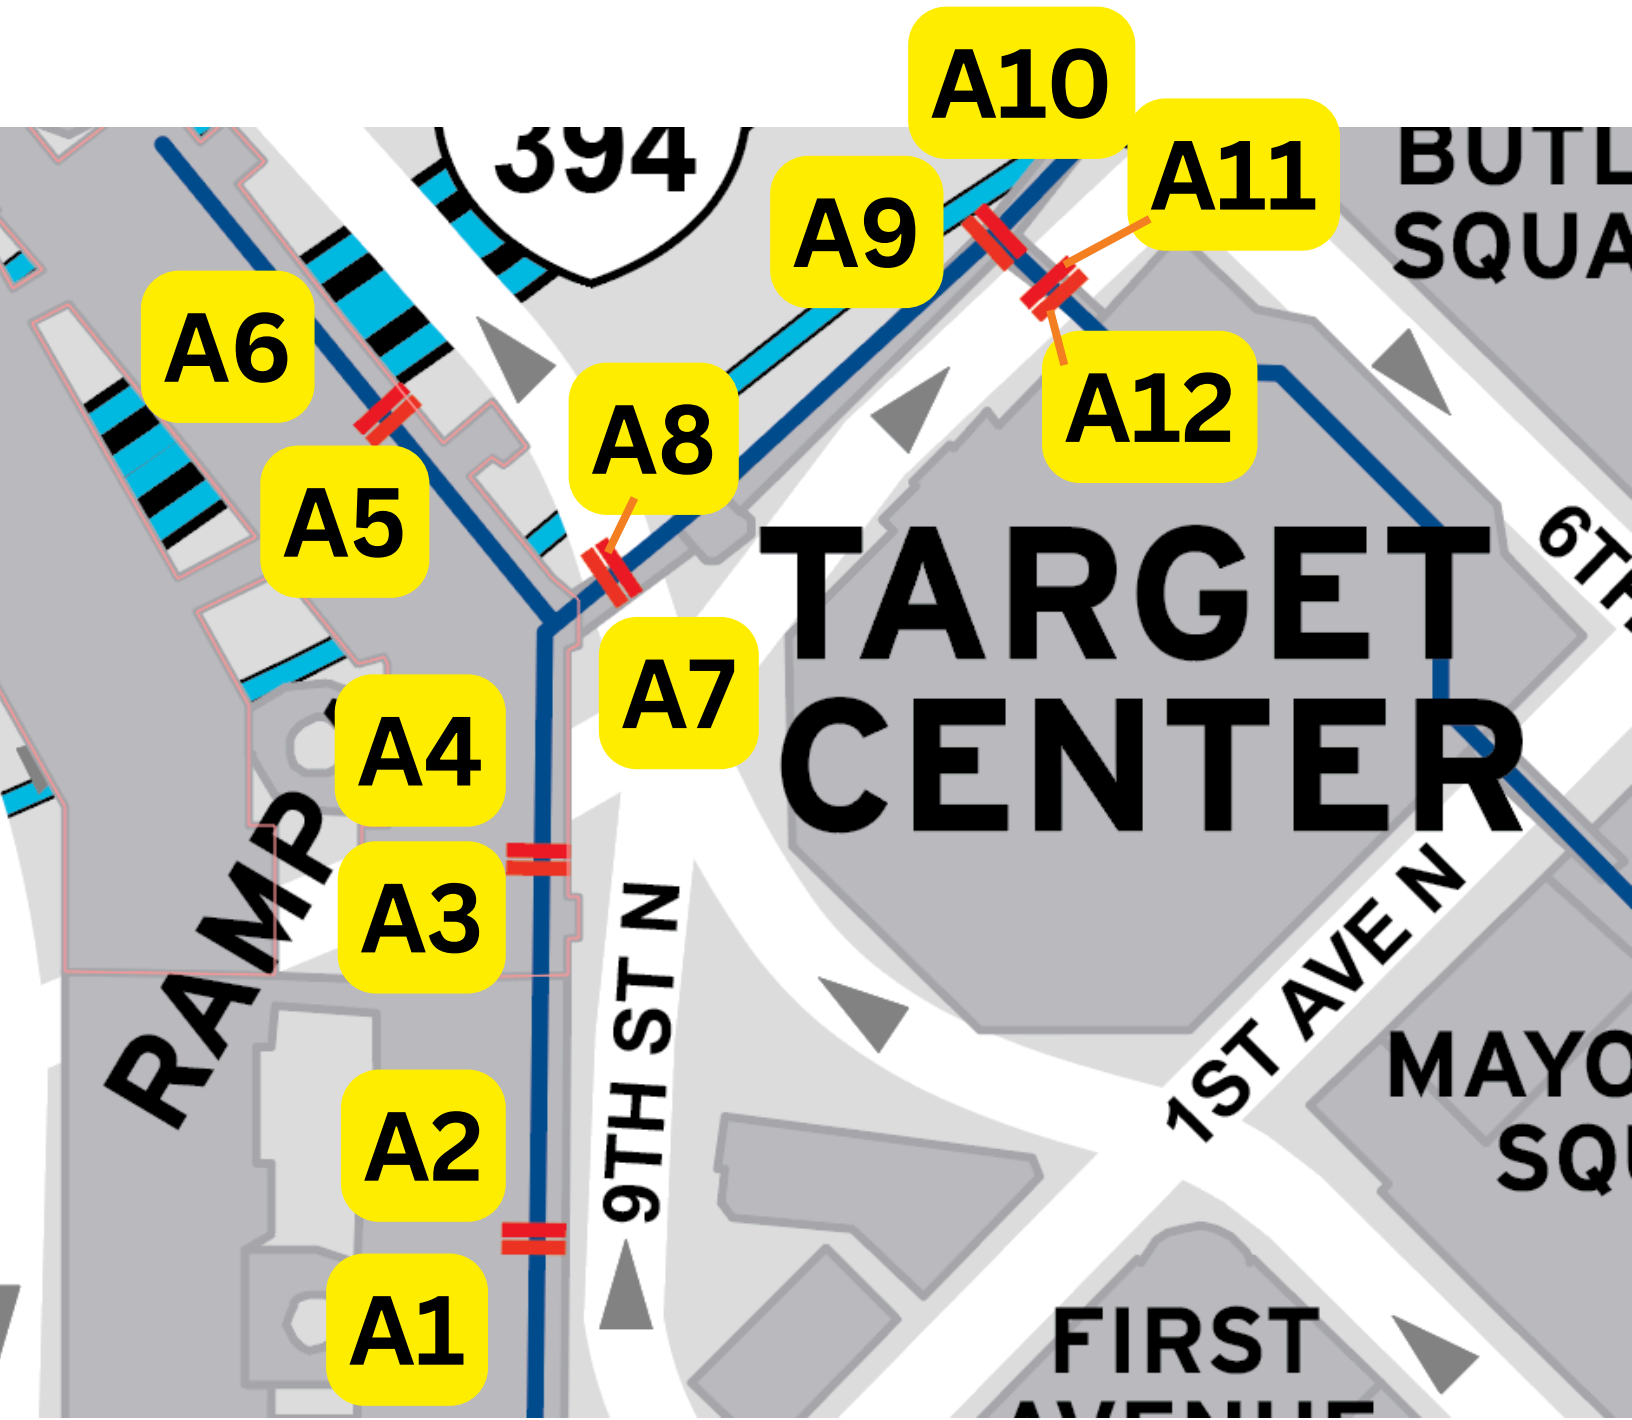

A6

A5

A4

A3

A2

A1

A8

A7

A9

A10

A11

A12

TARGET CENTER

RAMP

9TH ST N

1ST AVENUE

6TH ST

BUTLE SQUA

MAYO SQU

FIRST AVENUE

394