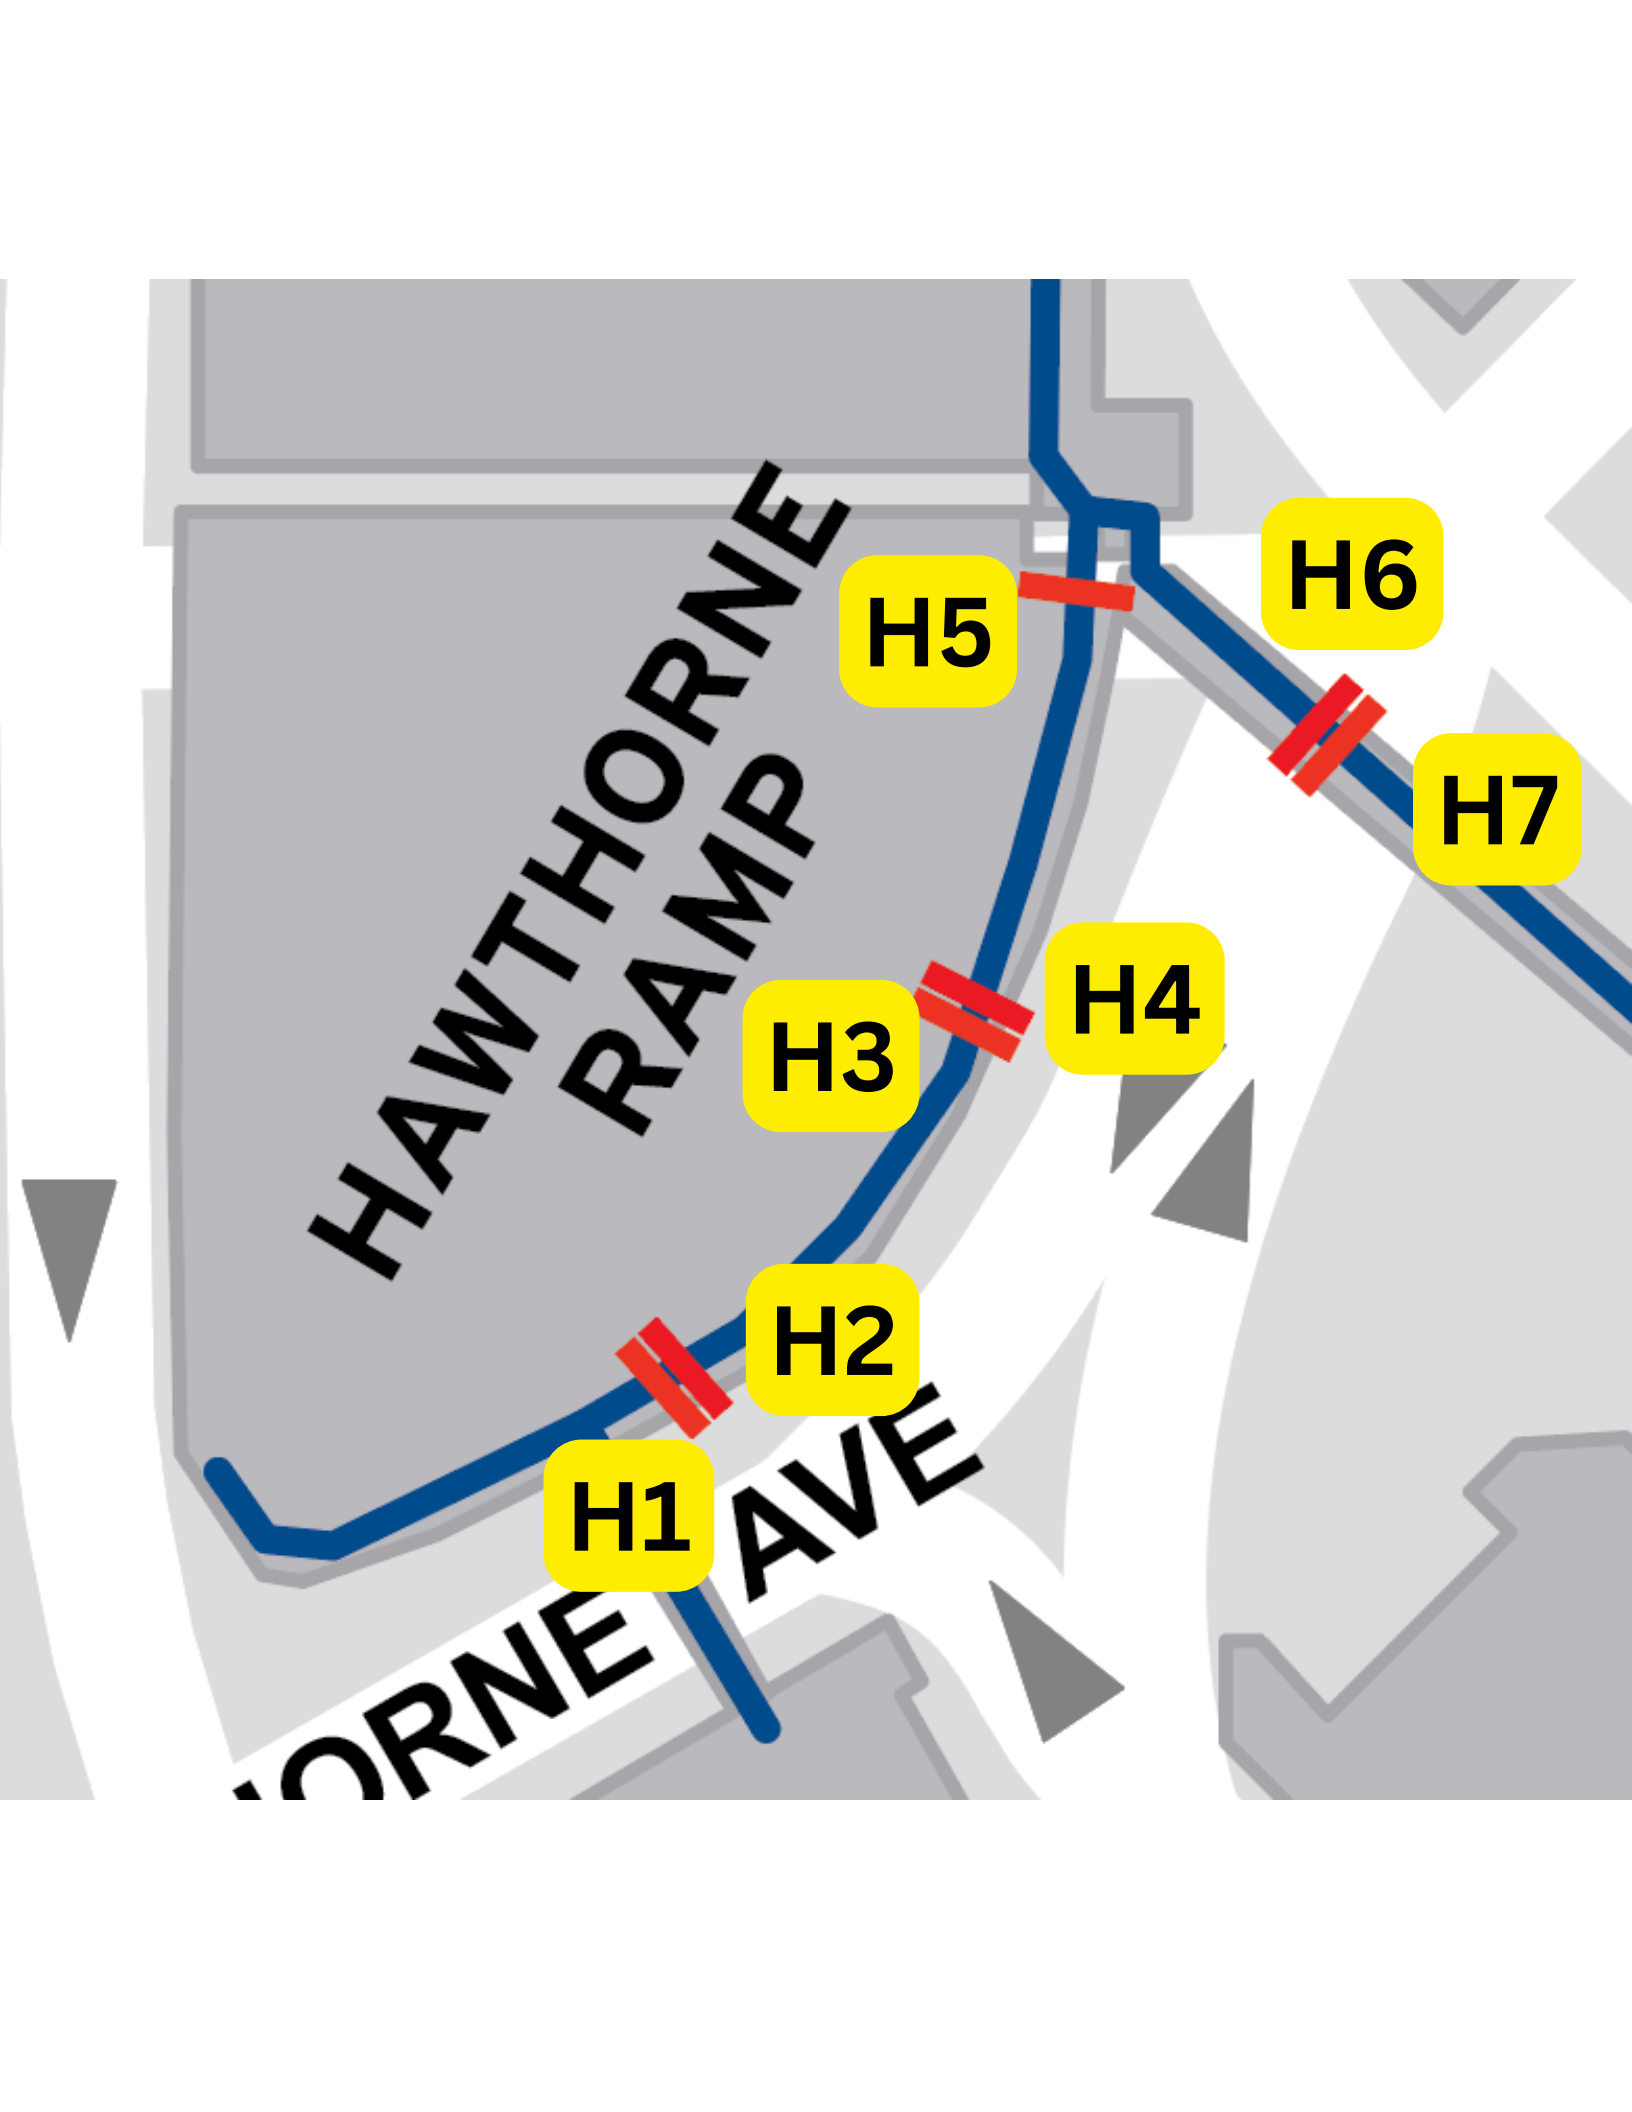

HAWTHORNE
RAMP

HORNE AVE

H1

H2

H3

H4

H5

H6

H7