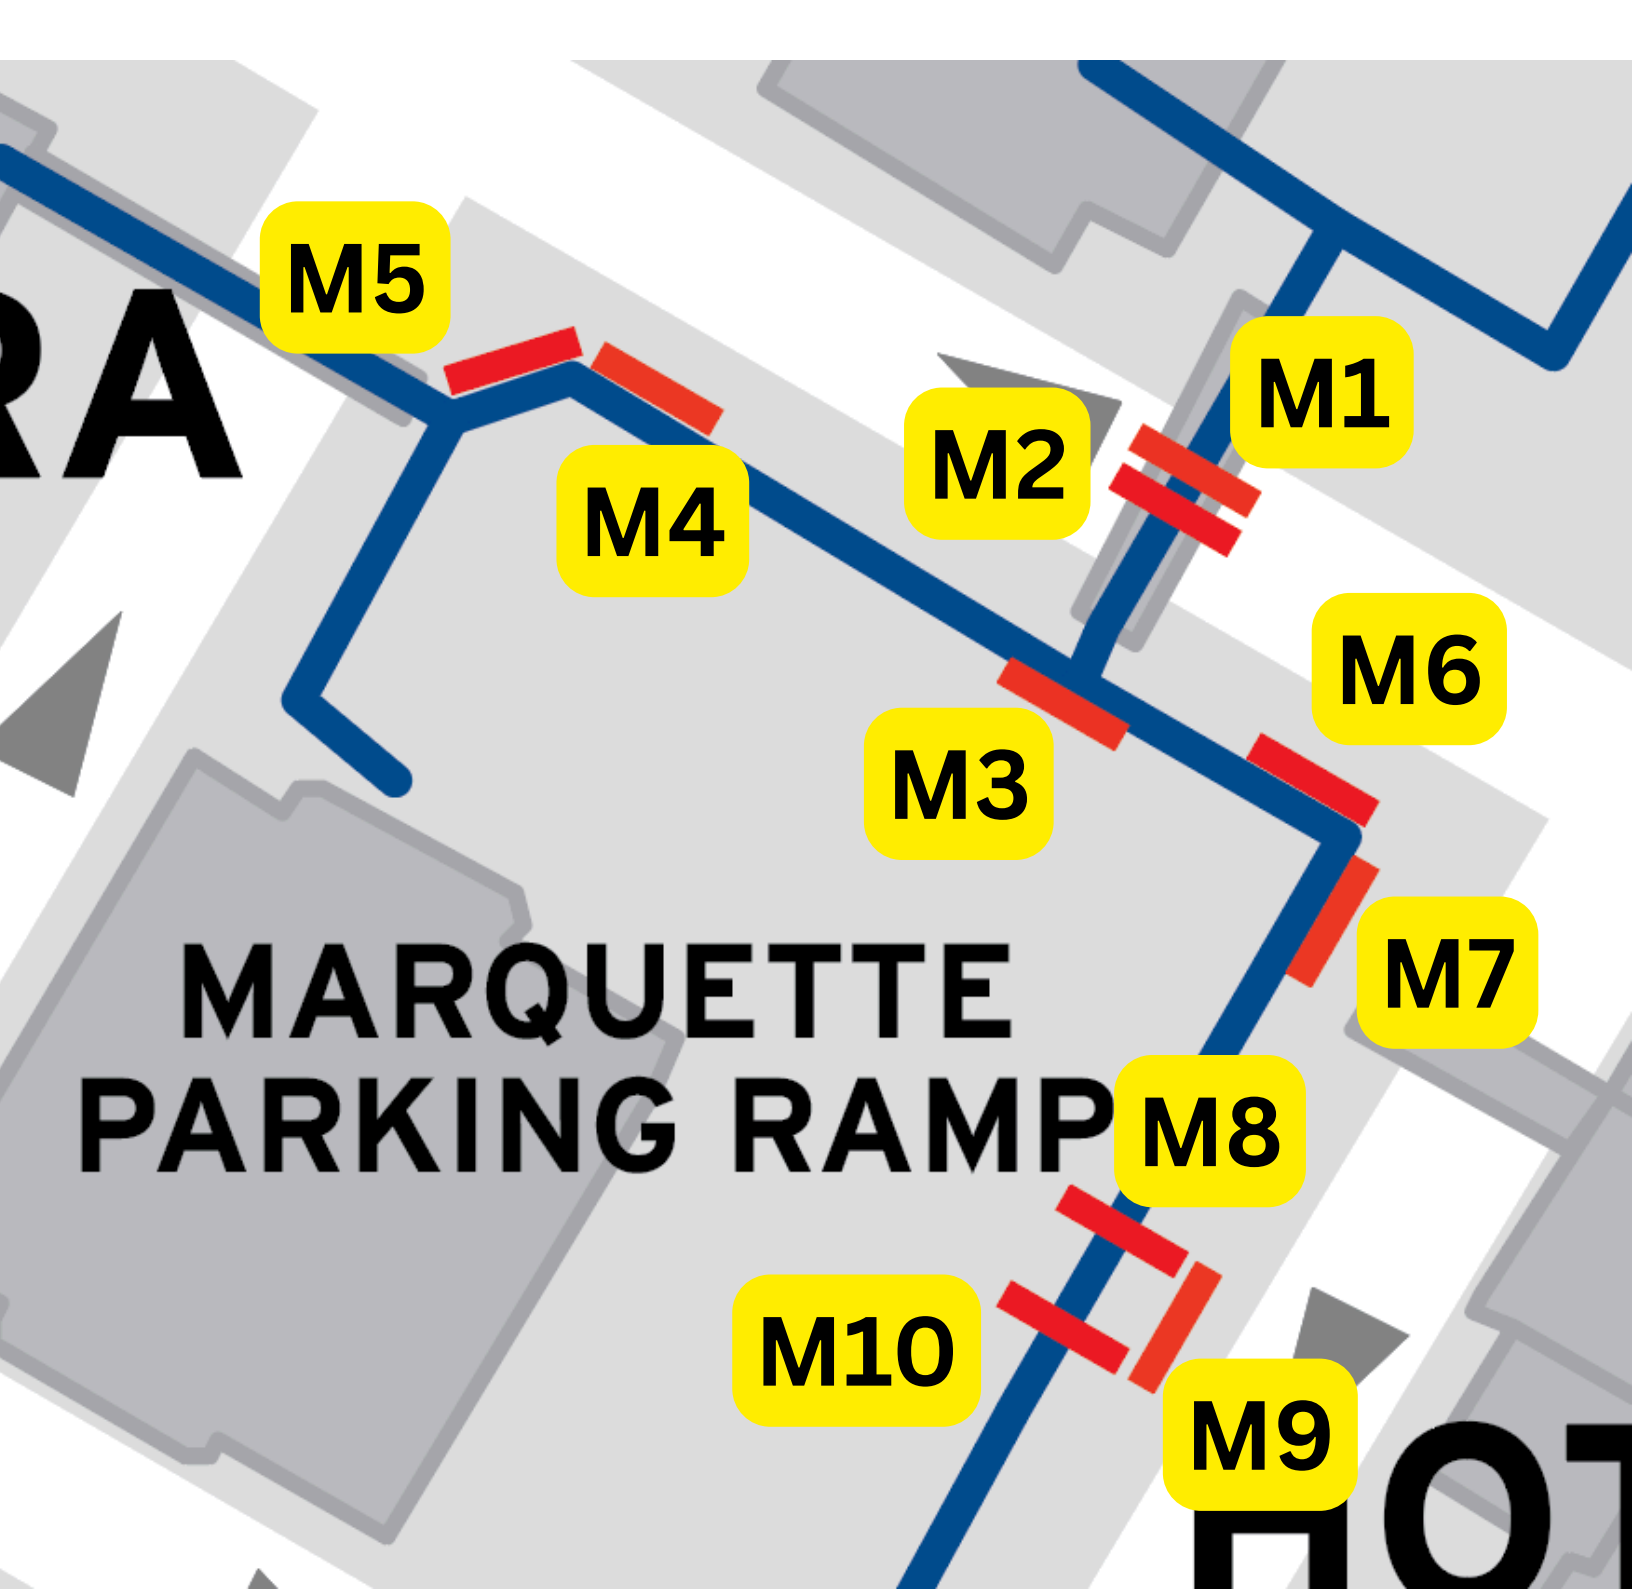

HAWTHORNE
RAMP

HORNE AVE

H1

H2

H3

H4

H5

H6

A7

A9

A10

A11

A12

TARGET CENTER

RAMP

9TH ST N

1ST AVENUE

6TH ST

BUTLE SQUA

MAYO SQU

FIRST AVENUE

394

L2

L1

**LEAMINGTON
PARKING RAMP**

11TH

3RD

MCC SKYWAY NEAR MARQUETTE