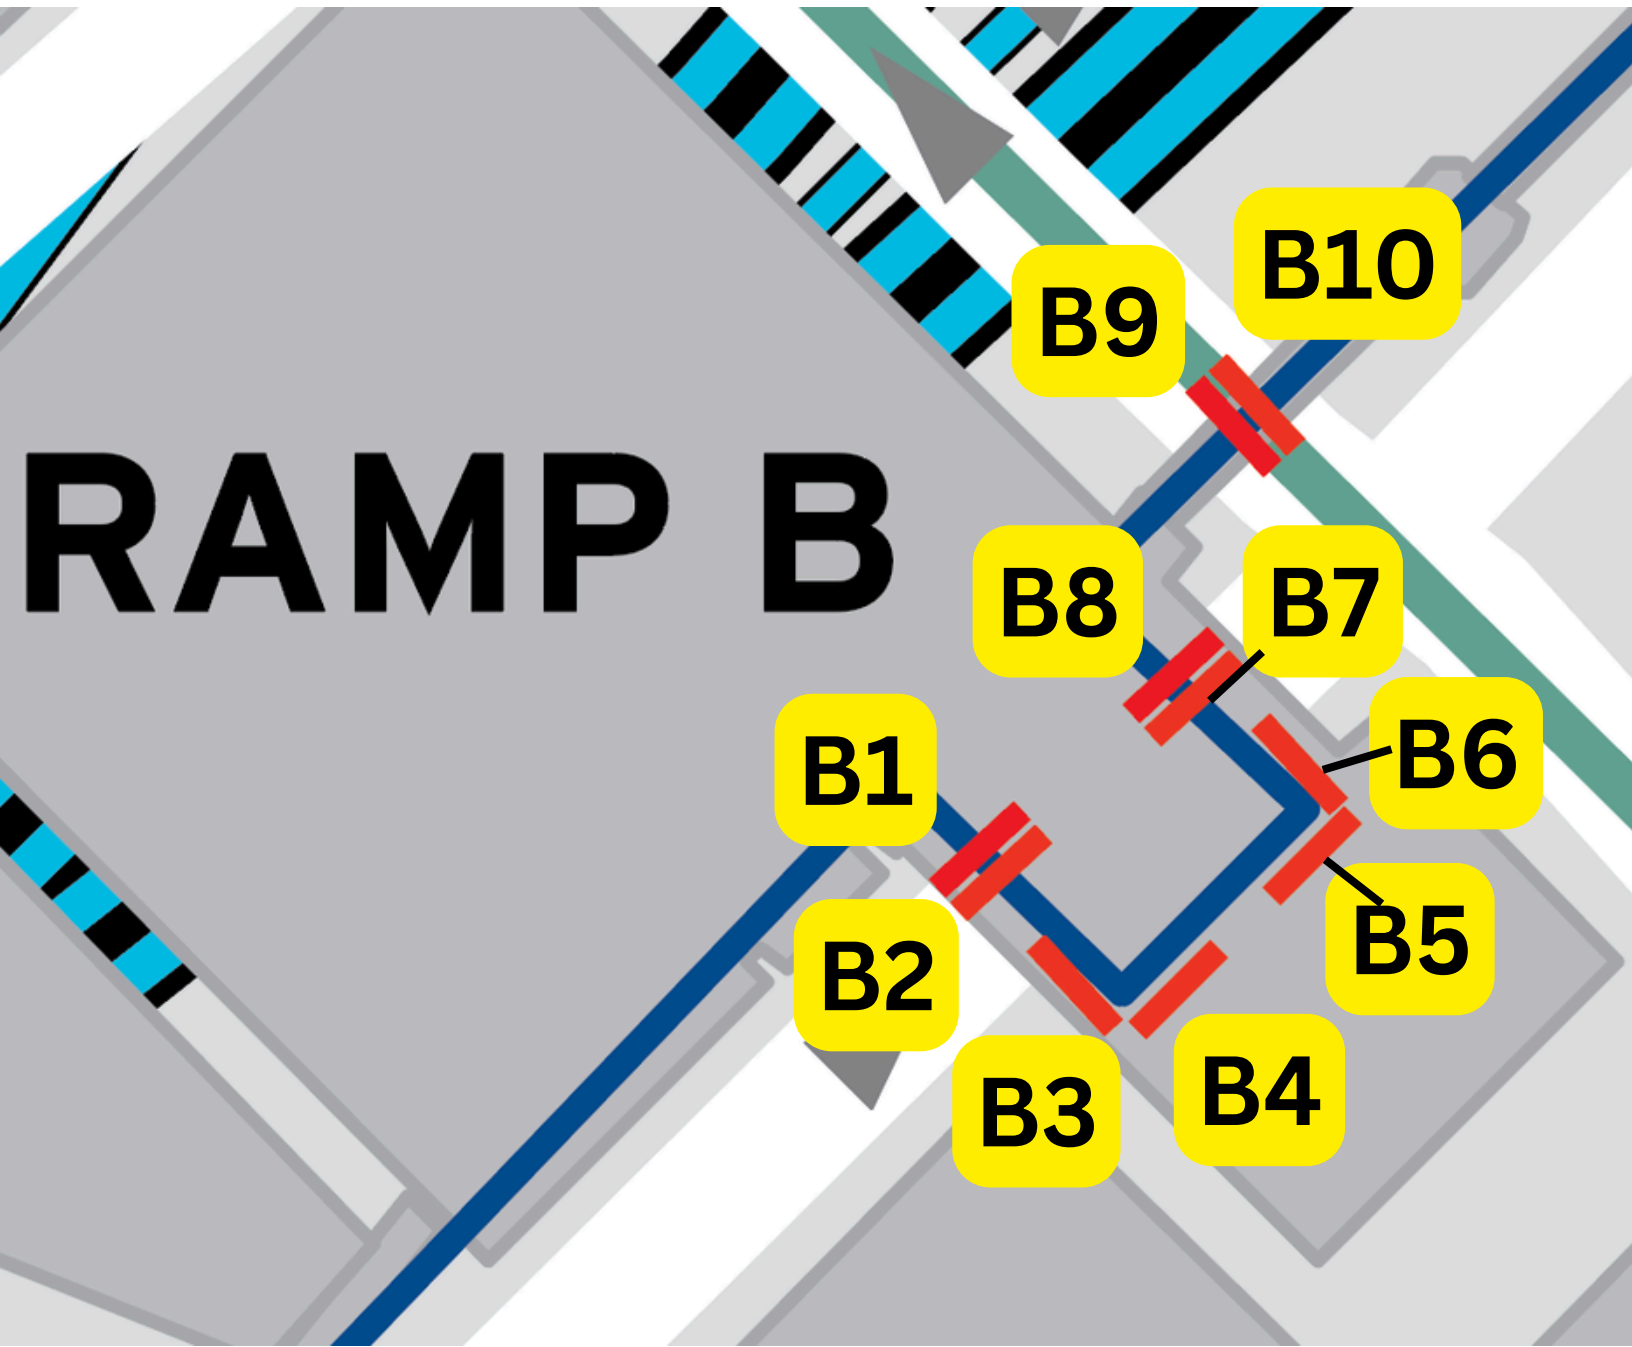

HAWTHORNE
RAMP

HORNE AVE

H1

H2

H3

H4

H5

H6

A7

A9

A10

A11

A12

TARGET CENTER

RAMP

9TH ST N

1ST AVENUE

6TH ST

BUTLE SQUA

MAYO SQU

FIRST AVENUE

394

L2

L1

**LEAMINGTON
PARKING RAMP**

11TH

3RD

MCC SKYWAY NEAR MARQUETTE