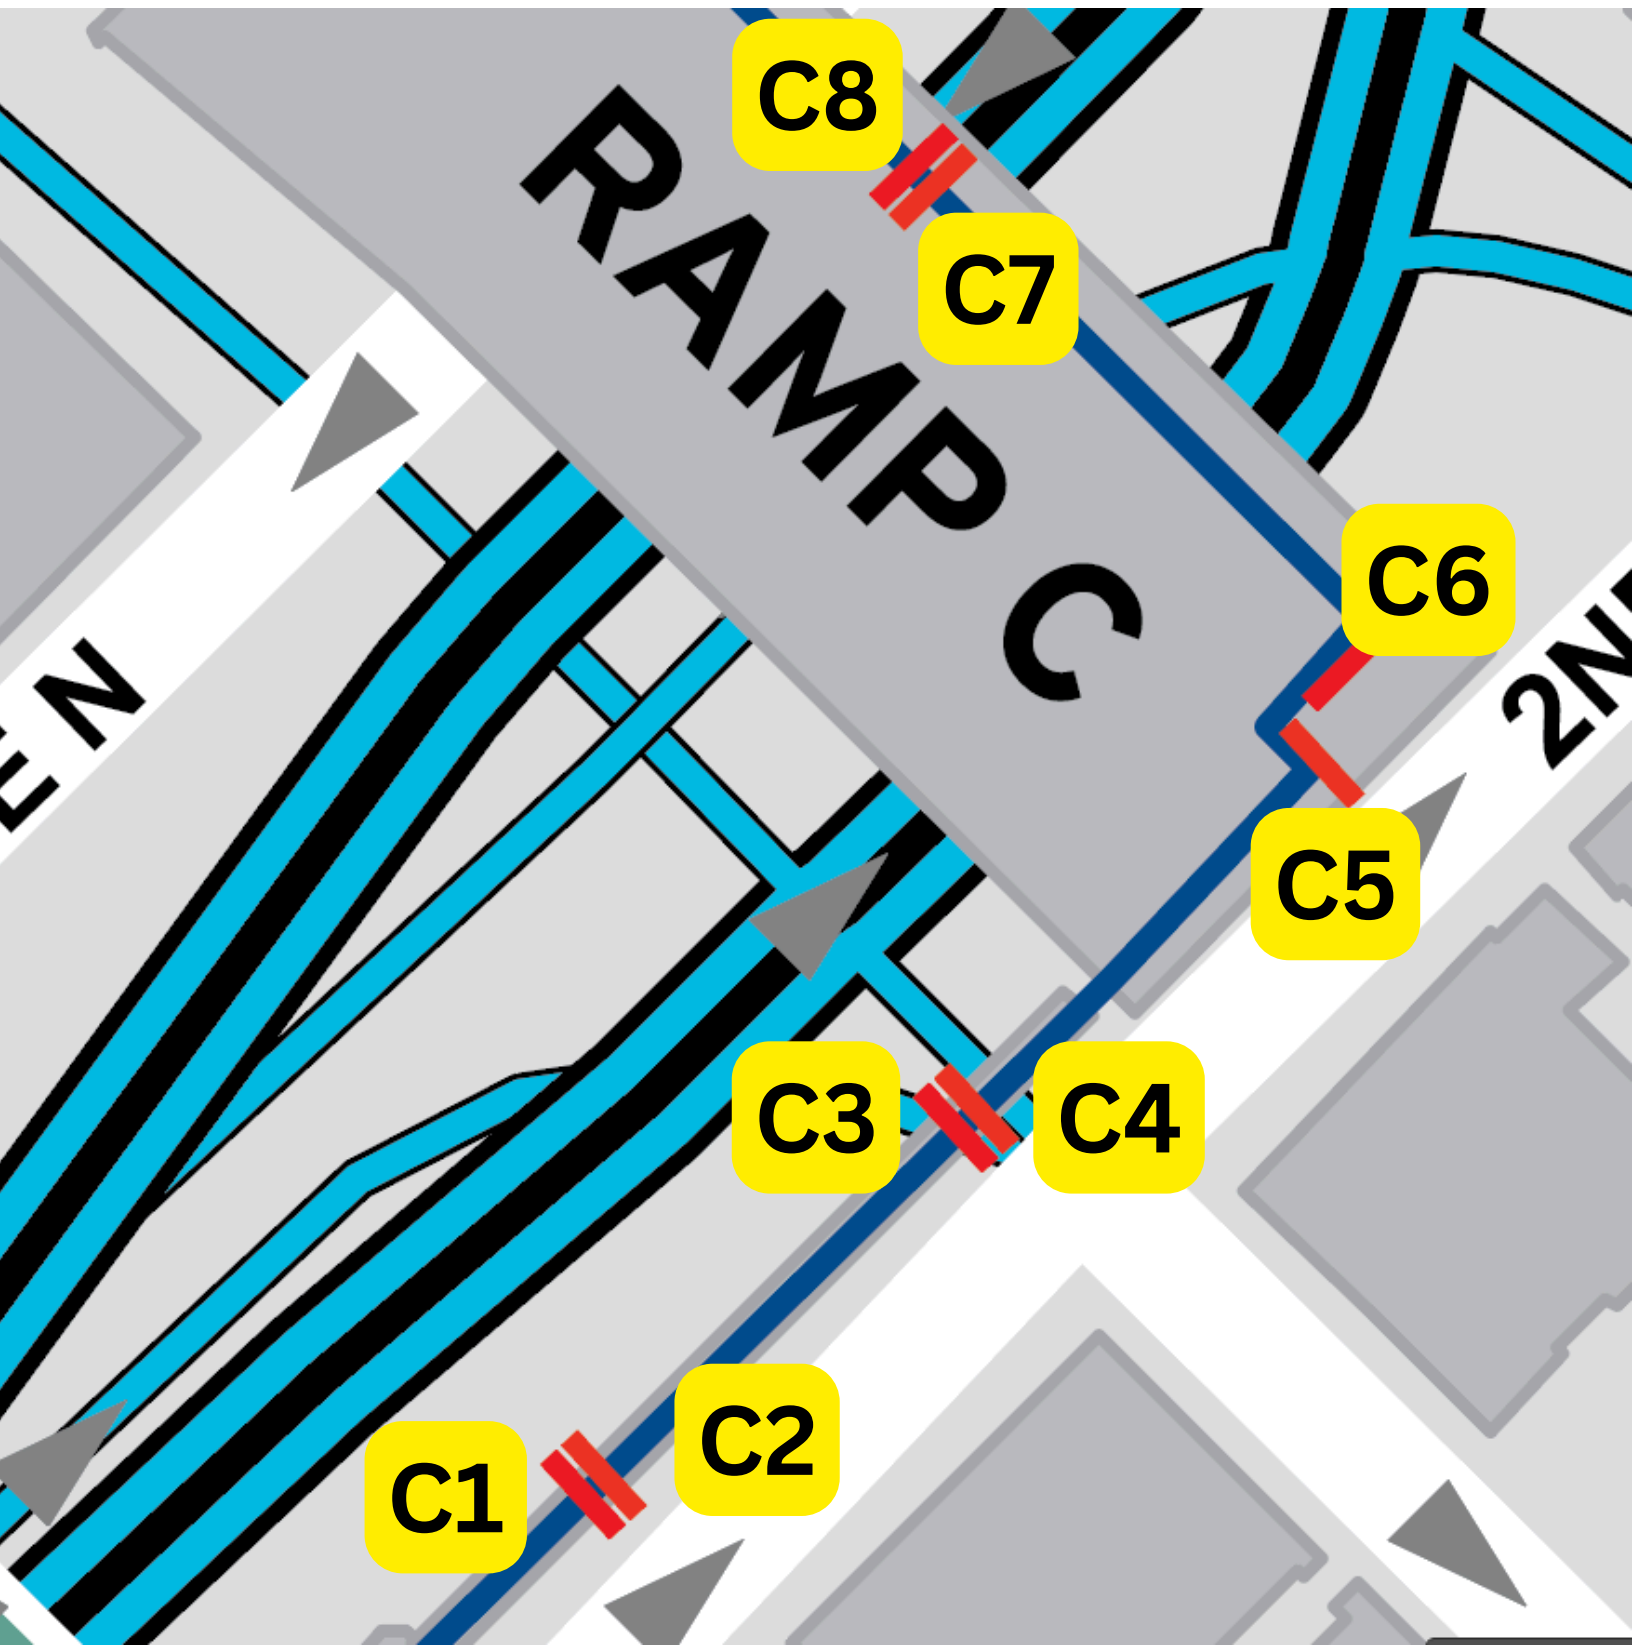

HAWTHORNE
RAMP

HORNE AVE

H1

H2

H3

H4

H5

H6

A7

A9

A10

A11

A12

TARGET CENTER

RAMP

9TH ST N

1ST AVENUE

6TH ST

BUTLE SQUA

MAYO SQU

FIRST AVENUE

394

L2

L1

**LEAMINGTON
PARKING RAMP**

11TH

3RD

MCC SKYWAY NEAR MARQUETTE